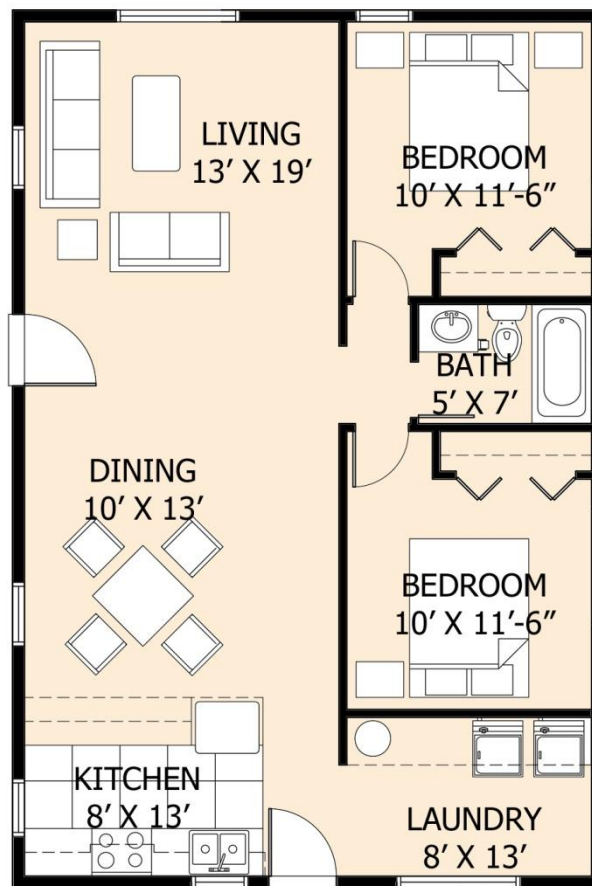

Thoughtful Design. Vibrant Community.

Contact: Pamela Heater
pamelarocks@comcast.net 505.710.0021
www.acequijardin.com

Farmhouse – 865 Sq ft, 2 bedroom, 1 bath, garage, walled garden courtyard, extended lot and yard.
\$197,800
Includes casita, meeting facilities, community gardens & more.

Acequia Jardin Farmhouse
913 SF

www.AcequiaJardin.com